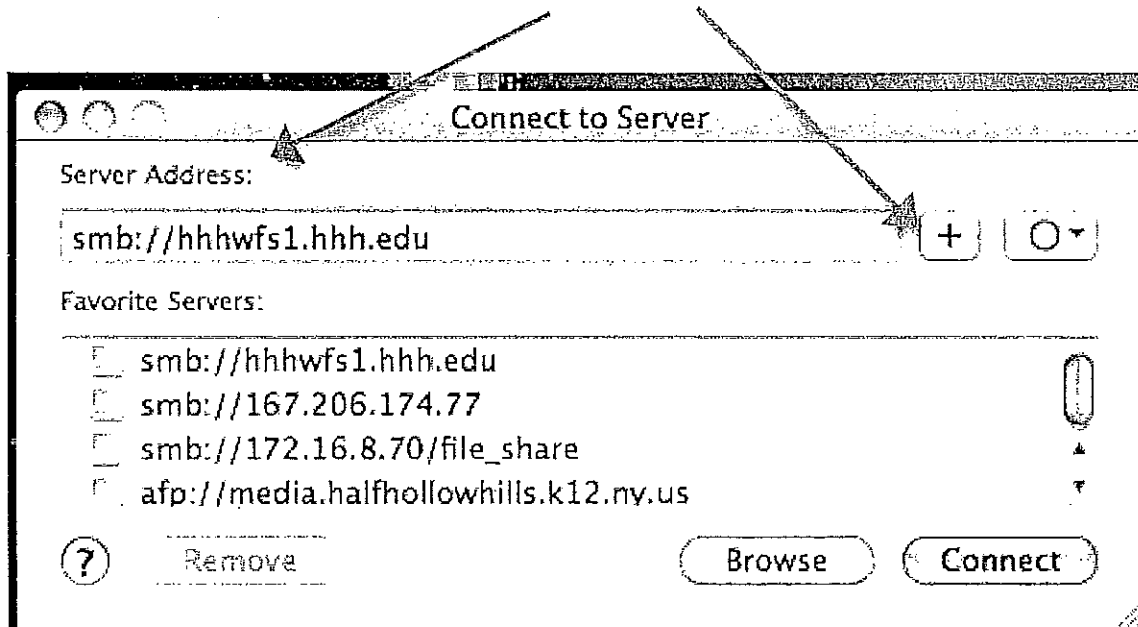

To Connect to the District-wide Shared Folder

Click on desktop

Click on "Go"

- Connect to server

Type in the following: `smb://hwwfs1.hhh.edu` (where it says Server Address) If you click on the "+" sign after you enter it, it will be saved on your computer!